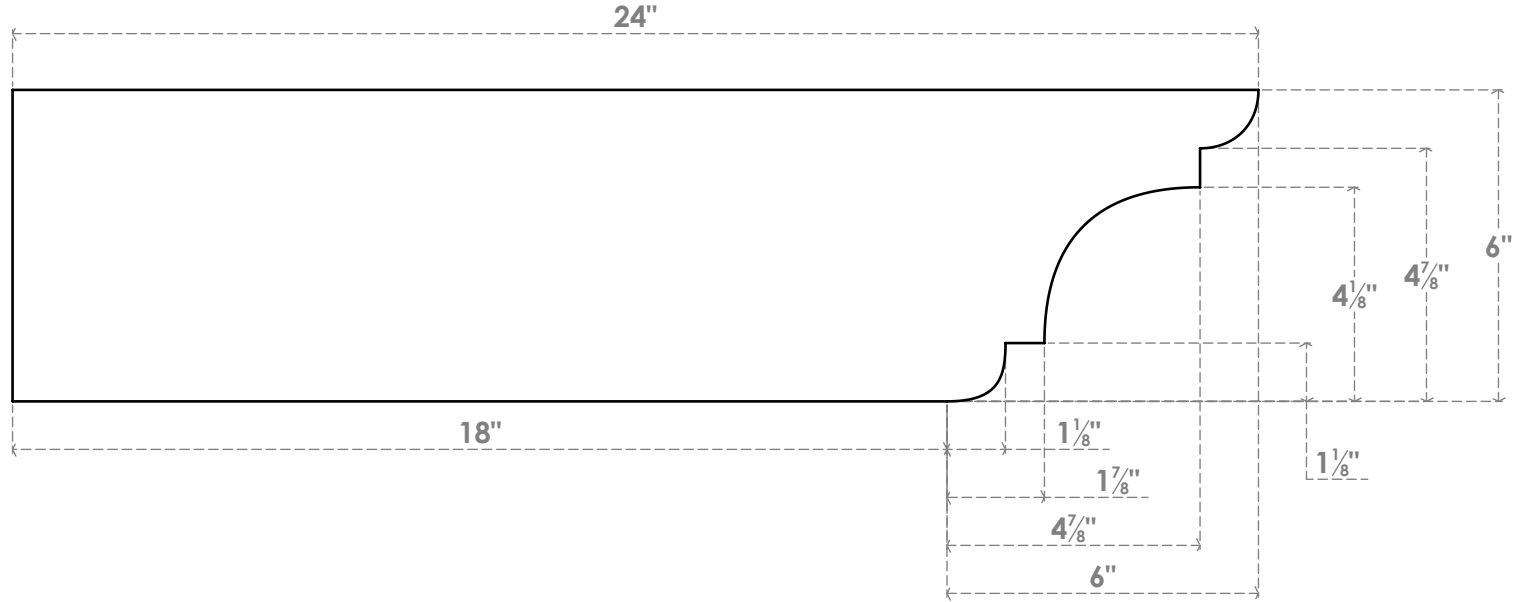

RFTP03X06X24NEB

3"W X 6"H X 24"L NEW BRIGHTON ARCHITECTURAL GRADE PVC RAFTER TAIL

SIDE PROFILE

FRONT PROFILE

ISOMETRIC

EKENA MILLWORK
 2300 WEST MAIN ST.
 CLARKSVILLE, TX 75426
 TOLL FREE: 866-607-0453
 WWW.EKENAMILLWORK.COM