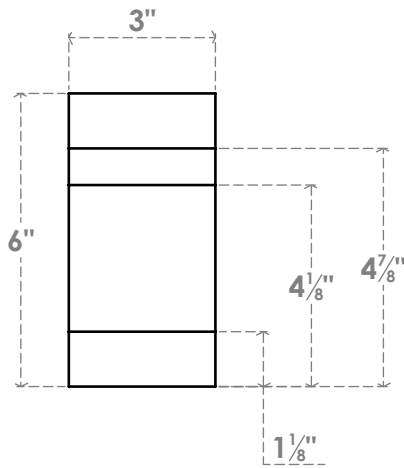

RFTP03X06X24NEB

3"W X 6"H X 24"L NEW BRIGHTON ARCHITECTURAL GRADE PVC RAFTER TAIL

SIDE PROFILE

FRONT PROFILE

ISOMETRIC

EKENA MILLWORK
 2300 WEST MAIN ST.
 CLARKSVILLE, TX 75426
 TOLL FREE: 866-607-0453
 WWW.EKENAMILLWORK.COM

NOTES

1. INSTALLATION TO BE COMPLETED IN ACCORDANCE WITH MANUFACTURER'S SPECIFICATIONS.
2. DRAWING MAY NOT BE TO SCALE
3. THIS DRAWING IS INTENDED FOR DESIGN AND PLANNING PURPOSES ONLY.
4. ALL INFORMATION CONTAINED HEREIN WAS CURRENT AT THE TIME OF DEVELOPMENT BUT MUST BE REVIEWED AND APPROVED BY THE PRODUCT MANUFACTURER TO BE CONSIDERED ACCURATE.
5. ARCHITECTURAL GRADE PVC PRODUCTS ARE MADE FROM EXPANDED CELLULAR PVC AND COME NATURALLY WHITE BUT MAY BE PAINTED